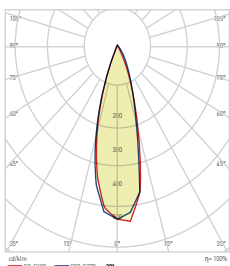

TR LED Yüksek Tavan Armatürü
EN LED Highbay Luminaire

MADE IN
TÜRKİYE

MADE IN
TÜRKİYE

KOD CODE	WATT	CCT	LUMEN	UZUNLUK LENGHT	AYDINLATMA AÇISI BEAM ANGLE	AMPER	KOLİ M. BOX P.	FİYAT PRICE
AT45-06003	60 W	● 3000 K	7,700 lm	610 mm	60°Standart 30°- 90° Asimetric	260 mA	X 2	190,00 USD
AT45-06013		● 4000 K	7,800 lm					
AT45-06033		● 6500 K	8,000 lm					
AT45-07503	75 W	● 3000 K	9,850 lm	610 mm	60°Standart 30°- 90° Asimetric	390 mA	X 2	210,00 USD
AT45-07513		● 4000 K	9,900 lm					
AT45-07533		● 6500 K	10,000 lm					
AT45-19103	100 W	● 3000 K	13,000 lm	910 mm	60°Standart 30°- 90° Asimetric	434 mA	X 2	250,00 USD
AT45-19113		● 4000 K	13,100 lm					
AT45-19133		● 6500 K	13,300 lm					
AT45-29203	120 W	● 3000 K	15,700 lm	1180mm	60°Standart 30°- 90° Asimetric	521 mA	X 2	310,00 USD
AT45-29213		● 4000 K	15,800 lm					
AT45-29233		● 6500 K	16,000 lm					
AT45-29403	150 W	● 3000 K	19,700 lm	1180mm	60°Standart 30°- 90° Asimetric	652 mA	X 2	330,00 USD
AT45-29413		● 4000 K	19,800 lm					
AT45-29433		● 6500 K	20,000 lm					

DKP sac gövde üzerine elektrostatik toz boyalı yüksek dayanımlı gövde yapısı. Kamaşma yapmayan yüksek geçirgenlikli opal difüzör. Isıl iletimi yüksek alüminyum pcb yüksek lümenli, homojen ışık dağılımı, istenilen ışık rengi seçeneği. Opsiyonel olarak DALI ve acil kit uygulama seçeneği. Sıva üstü aparatıyla kolayca sıva üstü armatüre çevrilebilir yapıdadır.

High strength with welded aluminum frame structure. Frame colour choice in desired RAL code. PMMA or PS LGP diffuser choice of high quality and transmittance. It offers a bropas usage choice with various powers and colour choices and its features which do not cause glare, dark zone or hotspot with its close and efficient led array. Production can be done at 30- 60- 120 cm standard and at special dimensions. DALI, triac dimming and emergency kit applications are optional.

30°

60°

90°