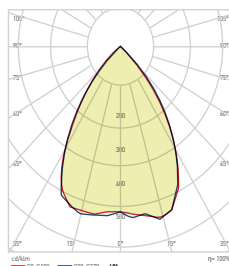

TR LED Yüksek Tavan Armatürü
EN LED Highbay Luminaire

MADE IN
TÜRKİYE

MADE IN
TÜRKİYE

KOD CODE	WATT	CCT	LUMEN	UZUNLUK LENGHT	AYDINLATMA AÇISI BEAM ANGLE	AMPER	KOLİ M. BOX P.	FİYAT PRICE
AT45-06003	60 W	● 3000 K	7,700 lm	610 mm	60°Standart 30°- 90° Asimetric	260 mA	X 2	190,00 USD
AT45-06013		● 4000 K	7,800 lm					
AT45-06033		● 6500 K	8,000 lm					
AT45-07503	75 W	● 3000 K	9,850 lm	610 mm	60°Standart 30°- 90° Asimetric	390 mA	X 2	210,00 USD
AT45-07513		● 4000 K	9,900 lm					
AT45-07533		● 6500 K	10,000 lm					
AT45-19103	100 W	● 3000 K	13,000 lm	910 mm	60°Standart 30°- 90° Asimetric	434 mA	X 2	250,00 USD
AT45-19113		● 4000 K	13,100 lm					
AT45-19133		● 6500 K	13,300 lm					
AT45-29203	120 W	● 3000 K	15,700 lm	1180mm	60°Standart 30°- 90° Asimetric	521 mA	X 2	310,00 USD
AT45-29213		● 4000 K	15,800 lm					
AT45-29233		● 6500 K	16,000 lm					
AT45-29403	150 W	● 3000 K	19,700 lm	1180mm	60°Standart 30°- 90° Asimetric	652 mA	X 2	330,00 USD
AT45-29413		● 4000 K	19,800 lm					
AT45-29433		● 6500 K	20,000 lm					

DKP sac gövde üzerine elektrostatik toz boyalı yüksek dayanımlı gövde yapısı. Kamaşma yapmayan yüksek geçirgenlikli opal difüzör. Isıl iletimi yüksek alüminyum pcb yüksek lümenli, homojen ışık dağılımı, istenilen ışık rengi seçeneği. Opsiyonel olarak DALI ve acil kit uygulama seçeneği. Sıva üstü aparatıyla kolayca sıva üstü armatüre çevrilebilir yapıdadır.

High strength with welded aluminum frame structure. Frame colour choice in desired RAL code. PMMA or PS LGP diffuser choice of high quality and transmittance. It offers a bropas usage choice with various powers and colour choices and its features which do not cause glare, dark zone or hotspot with its close and efficient led array. Production can be done at 30- 60- 120 cm standard and at special dimensions. DALI, triac dimming and emergency kit applications are optional.

30°

60°

90°