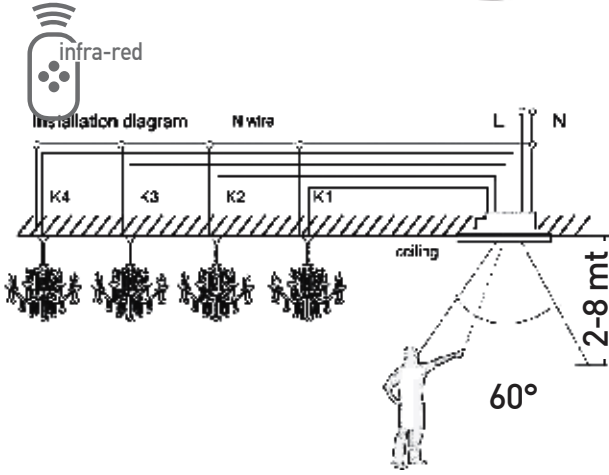

AY30-00170
Beyaz/White

4 Yollu IR Kontrol Ünitesi 4 Ways IR Control Unit

IP20

KOD CODE	GÖVDE RENGİ BODY COLOR	KESİM Ö. CUTTING S.	KOLİ M. BOX P.	FİYAT PRICE
AY30-00170	Beyaz / White	Ø 85 mm	X 50	30,00 USD
AY30-00180	Siyah / Black			

Ø 98 mm X h 28 mm

AC 110-240 V / 50-60 Hz
Taşıyabileceği Yük:
4 Kanal X 300 W (4x10 A)
(Tasarruflu ve LED)
4 Kanal X 1500 W
(Enkandesan)

AC 110-240 V / 50-60 Hz
Maximum Load:
4 Channel X 300 W (4x10 A)
(Compact Fluorescent and LED)
4 Channel X 1500 W
(Incandescent)