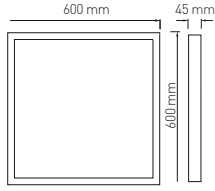

TR Sivaüstü Kare LED Backlightlar
EN SurfaceType Square LED Backlights

YENİ
NEW

MADE IN
TÜRKİYE