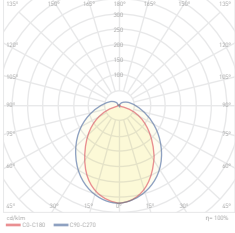

TR Venüs LED Bant Armatürleri
EN Venus LED Batten Lights

MADE IN
TÜRKİYE

OSRAM LED