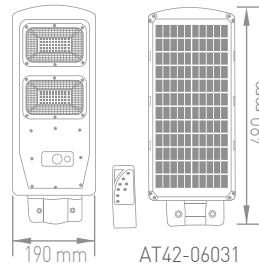

120 W

235 mA

KOD CODE	WATT	CCT	LUMEN	GÖVDE BODY	KOLİ M. BOX P.	FİYAT PRICE
AT42-09131	120W	6500 K	1250 lm	Siyah Black	X 4	142,00 USD

CE | EAC | AC 220V/240V | 50-60 Hz | IP65 | 120° | -10°C / +50°C

Güneş Paneli / Solar Panel: 6V/16W 240 Ad/Pcs LED
15 AH / 32650 LifePo 4