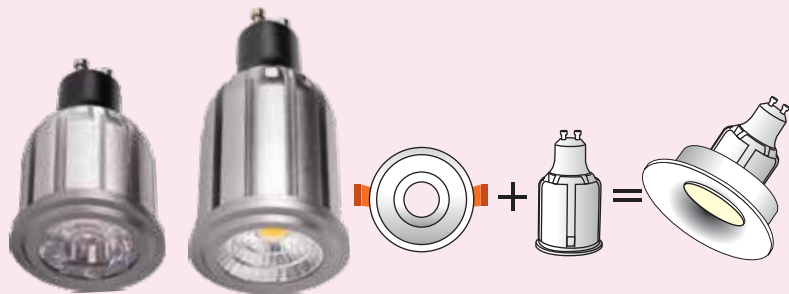

TR Terra Alüminyum Spot Armatürler
EN Terra Aluminium Lighting Fixtures

MADE IN
TÜRKİYE

IP20

Siyah/Black

KOD CODE	KESİM Ö. CUTTING S.	KOLİ M. BOX P.	FİYAT PRICE
AH03-04011	Ø 65mm	X 100	8,00 USD

KOD CODE	KESİM Ö. CUTTING S.	KOLİ M. BOX P.	FİYAT PRICE
AH03-04021	Ø 65mm	X 100	8,00 USD

KOD CODE	KESİM Ö. CUTTING S.	KOLİ M. BOX P.	FİYAT PRICE
AH03-04041	Ø 70mm	X 100	6,00 USD

KOD CODE	KESİM Ö. CUTTING S.	KOLİ M. BOX P.	FİYAT PRICE
AH03-04051	Ø 75mm	X 100	6,00 USD

KOD CODE	KESİM Ö. CUTTING S.	KOLİ M. BOX P.	FİYAT PRICE
AH03-04071	Ø 75mm	X 100	8,50 USD

KOD CODE	KESİM Ö. CUTTING S.	KOLİ M. BOX P.	FİYAT PRICE
AH03-04081	Ø 75mm	X 100	8,50 USD

Terra serisi ürünleri ACK COB
LED - GU10 ampullerimizle
birlikte kullanabilirsiniz.

You can use Terra series
products with our ACK COB
LED - GU10 bulbs.