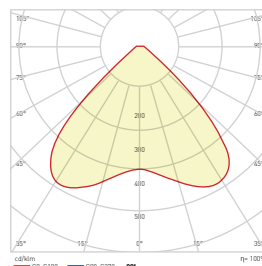

90°

Farklı lens opsiyonlarımız mevcuttur. Lütfen iletişime geçiniz. Spor salonu uygulamaları için, dereceli montaj aparatı opsiyonu mevcuttur.

OSRAM LED
LUMILEDS | **NICHIA**
OSRAM Driver Industry Series | **PHILIPS** Driver