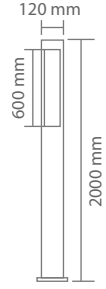

TR Regulus Alüminyum LED Bahçe Armatürleri
EN Regulus Aluminum LED Garden Fixtures

MADE IN
TÜRKİYE

Materyal: Alüminyum+Pleksi Glass / Statik Toz Boyalı
Material: Aluminum+Pleksi Glass / Static Powder Coated

KOD CODE	WATT	YÜKSEKLİK HEIGHT	CCT	FİYAT PRICE
AG43-04001	25 W	2000 mm	3000 K	580,00 USD

AC 220V
240V | 50-60
Hz | IP44 | 25°C
50°C