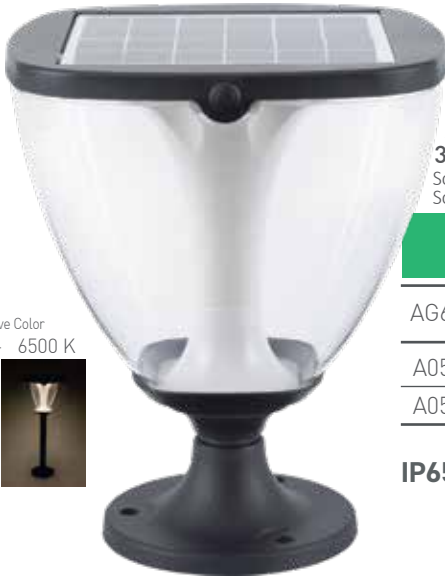

18650 Lithium Ion
3,2V / 2000 mAh x 1
30W/h - 600 lm
Solar paneli, 72 LED çipli.
Solar panel with 72 LED chips.