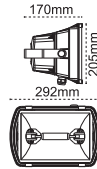

Elit Lirad 70W-150W Symmetric Fiberglass

IP 65 ☺

Code No	Specifications	Pcs/Pack
104320	70W MH/SB MHN-TD	6
104323	150W MH/SB MHN-TD	6