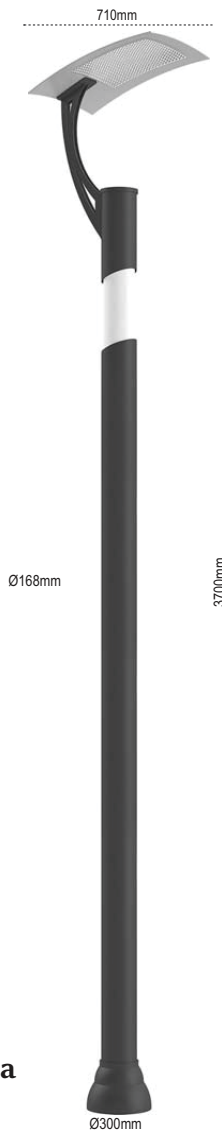

Pelsan LED Park and Garden Pole Luminaires

Datça

IP 65

Ø300mm

● 3000K
● 4000K
● 6500K

Code No	Specifications	Pcs/Pack
107619	150W G12	1
107601	30W LED	1
313768	RGB Controller	1