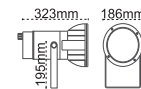

Levoled Aluminium Injection

IP 65 ☺

Code No	Specifications	Pcs/Pack
104300	70W Metal CDM-T	4
104301	150W Metal CDM-T	4
107758	Levoled 25W 6500K	4