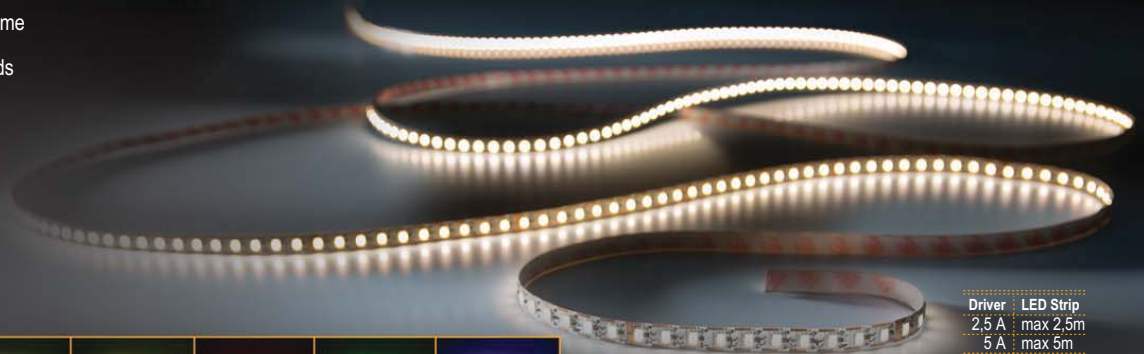

# LED Strip and Drivers

- 30.000 hours lifetime
- 3M adhesive bands
- 3 chip modules
- 12V DC rated

Driver	LED Strip
2,5 A	max 2,5m
5 A	max 5m
8 A	max 8m
12,5 A	max 12m
17 A	max 15m
21 A	max 18m
30 A	max 30m