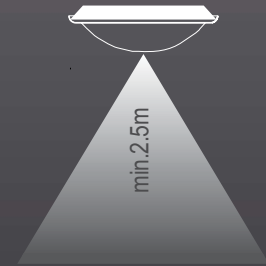

## Light is on Just in Time!

- Can be adjusted to how long the lamp will light with the "time" button and to how far away will detect the motion with the "sens" button.

- High sensitivity PIR sensor with day and night setting.
- Maximum mounting height 4.5m