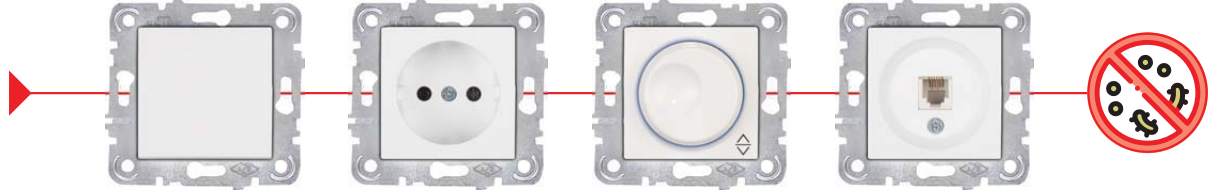

Switches and Sockets Pelsan

Keira Antibacterial Switch and Socket

Code No	Specifications	Pcs/Pack
Switch Group		
205157	Switch	120
205158	Light	120
205159	Door Switch	120
205160	Door Bell	120
205161	Two Gang Switch	120
205162	Vavien	120
205163	Permutator	120
205164	Two Gang Switch Vavien	120
205165	Jalousie Switch	120
205166	Water Heater Switch	120
205167	Triple Switch	120
Socket Group		
205168	Socket	120
205169	Earthed Socket	120
205170	Child Protected Earthed Socket	120
205171	UPS Earthed Socket	120
205172	UPS Child Protected Earthed Socket	120
205173	Covered Earthed Socket	120
205174	Child Protected Covered Earthed Socket	120
205175	UPS Covered Earthed Socket	120
TV/Radio Group		
205176	Tv Socket Transitive	120
205177	Tv Socket Ended	120
205178	Tv Socket Without Resistor	120
205179	Satellite Socket F Connector Transitive	120
205181	Satellite Socket F Connector Ended	120
205182	Tv-Radyo Socket Transitive	120
205183	Tv-Sat Socket Transitive	120
205184	Tv-Sat Socket Ended	120

Code No	Specifications	Pcs/Pack
Communication Group		
205186	Telephone Socket	120
205187	Numeris Telephone Socket (RJ11)	120
205188	Double Numeris (RJ11)	120
205189	Data-Numeris (RJ45CAT5-RJ11)	120
205190	Data Socket (RJ45CAT5)	120
205191	Double Data Socket (RJ45CAT5)	120
205192	Data Without Jack	120
205193	Data Socket (RJ45CAT6)	120
205194	Double Data Socket (RJ45CAT6)	120
205195	Data-Numeris (RJ45CAT6-RJ11)	80
205196	Audio Socket Double	80
205201	Music Broadcast Switch	80
Dimmer Group		
205197	Dimmer 600W	80
205198	Dimmer 1000W	80
205199	Dimmer vavien 600W	80
205200	Dimmer RC 300W	80
Illuminated Switch Group		
205202	Illuminated Switch	120
205203	Illuminated Light	120
205204	Illuminated Two Gang Switch	120
205205	Illuminated Vavien	120
205206	Illuminated Sticker Door Bell	120
205207	Illuminated Dimmer RI600W	80
205208	Illuminated Dimmer RI1000W	80
205209	Illuminated Dimmer Vavien 600W	80
205210	Illuminated Dimmer RC300W White	80
Frames		
310129	Single Frame	200
202291	Double Frame Horizontal-Vertical	200
202303	Triple Frame Horizontal-Vertical	150
202312	Quadruple Frame Horizontal-Vertical	50
202320	Quintet Frame Horizontal-Vertical	50
202327	Six Frame Horizontal-Vertical	50