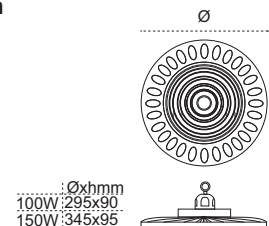

IP 65

Code No	Specifications	Pcs/Pack
107995	100W 5700K	4
108122	150W 5700K	4