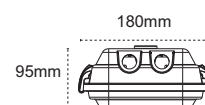

IP 65

Code No	Specifications	Pcs/Pack
109222	2x54W T5 1285mm	1
109223	2x80W T5 1595mm	1