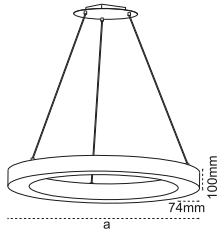

Circa

Code No	Specifications			Pcs/Pack
105796	45W	600mm	RAL 9006	1
108201	65W	900mm	RAL 9006	1
108202	100W	1200mm	RAL 9006	1
109139	90W	1500mm	RAL 9006	1
317028	Circa-Polaris Pendant Rozans 1 Single		RAL 9006	1
316738	Circa-Polaris Pendant Rozans 3 Triple		RAL 9006	1

Polaris

Code No	Specifications			Pcs/Pack
105807	40W	400mm	RAL 9006	1
105814	60W	600mm	RAL 9006	1
105818	70W	900mm	RAL 9006	1
109140	120W	1200mm	RAL 9006	1
317028	Circa-Polaris Pendant Rozans 1 Single		RAL 9006	1
316738	Circa-Polaris Pendant Rozans 3 Triple		RAL 9006	1