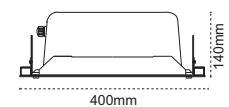

Okta Waterproof

IP65 LED Canopy Luminaire

IP 65 ● 4000K ● 6500K

Code No	Specifications	Pcs/Pack
106627	Okta LED 80W	1