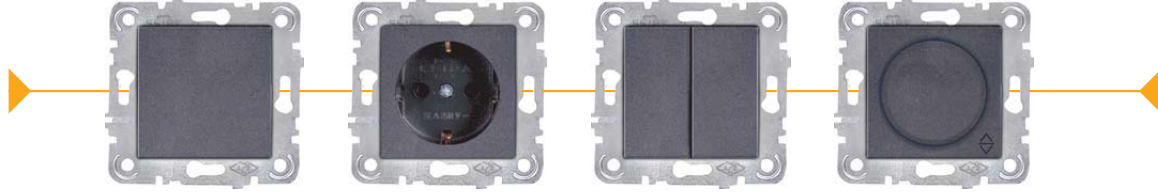

Pelsan Switches and Sockets

Keira Gray Switch and Socket

Code No	Specifications	Pcs/Pack
Switch Group		
205041	Switch	120
205042	Light	120
205043	Door Switch	120
205044	Door Bell	120
205045	Two Gang Switch	120
205046	Vavien	120
205047	Permutator	120
205048	Two Gang Switch Vavien	120
205049	Jalousie Switch	120
205050	Water Heater Switch	120
205051	Triple Switch	120
Socket Group		
205052	Socket	120
205053	Earthed Socket	120
205054	Child Protected Earthed Socket	120
205055	UPS Earthed Socket	120
205155	UPS Child Protected Earthed Socket	120
205057	Covered Earthed Socket	120
205058	Child Protected Covered Earthed Socket	120
205059	UPS Covered Earthed Socket	120
TV/Radio Group		
205060	Tv Socket Transitive	120
205061	Tv Socket Ended	120
205062	Tv Socket Without Resistor	120
205063	Satellite Socket F Connector Transitive	120
205065	Satellite Socket F Connector Ended	120
205066	Tv-Radyo Socket Transitive	120
205067	Tv-Sat Socket Transitive	120
205068	Tv-Sat Socket Ended	120

Code No	Specifications	Pcs/Pack
Communication Group		
205070	Telephone Socket	120
205071	Numeris Telephone Socket (RJ11)	120
205072	Double Numeris (RJ11)	120
205073	Data-Numeris (RJ45CAT5-RJ11)	120
205074	Data Socket (RJ45CAT5)	120
205075	Double Data Socket (RJ45CAT5)	120
205076	Data Without Jack	120
205077	Data Socket (RJ45CAT6)	120
205078	Double Data Socket (RJ45CAT6)	120
205079	Data-Numeris (RJ45CAT6-RJ11)	80
205080	Audio Socket Double	80
205087	Music Broadcast Switch	80
Dimmer Group		
205081	Dimmer 600W	80
205082	Dimmer 1000W	80
205085	Dimmer vavien 600W	80
205086	Dimmer RC 300W	80
Illuminated Switch Group		
205088	Illuminated Switch	120
205089	Illuminated Light	120
205090	Illuminated Two Gang Switch	120
205091	Illuminated Vavien	120
205092	Illuminated Sticker Door Bell	120
205093	Illuminated Dimmer R1600W	80
205094	Illuminated Dimmer R11000W	80
205095	Illuminated Dimmer Vavien 600W	80
205096	Illuminated Dimmer RC300W White	80
Frames		
202285	Single Frame	200
202296	Double Frame Horizontal-Vertical	200
202308	Triple Frame Horizontal-Vertical	150
202317	Quadruple Frame Horizontal-Vertical	50
202325	Quintet Frame Horizontal-Vertical	50
202332	Six Frame Horizontal-Vertical	50