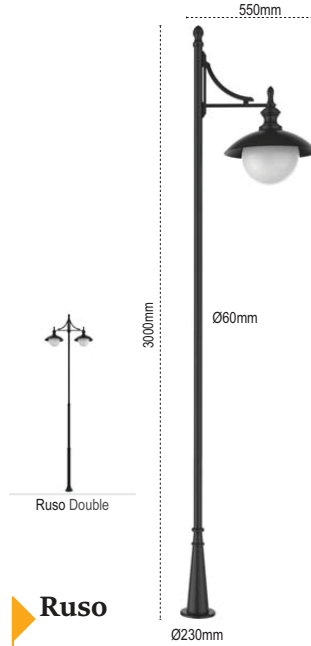

## LED Park and Garden Pole Luminaires

Antalya Double

IP 54 ☺

Code No	Specifications	Pcs/Pack
107531	Single Pole E27	1
107532	Double Pole E27	1

Ruso Double

IP 54 ☺

Code No	Specifications	Pcs/Pack
107461	Ruso Single Casting Base Pole E27	1
107463	Ruso Double Casting Base Pole E27	1