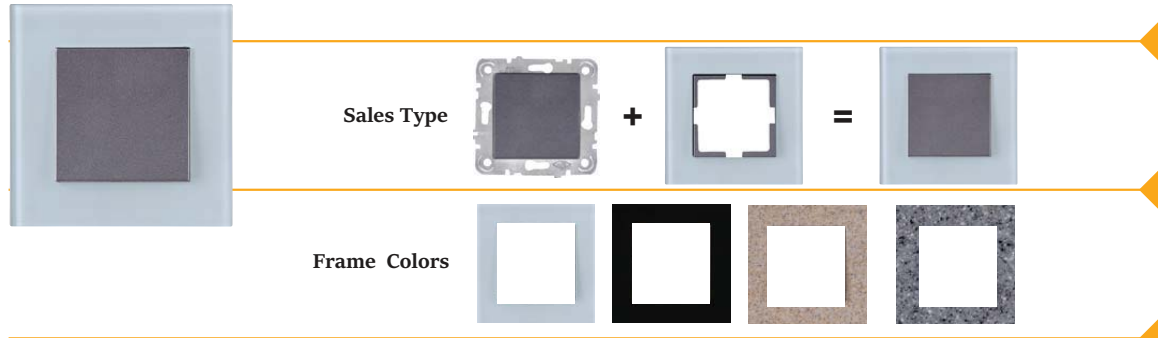

Switches and Sockets

Keira Gray / Glass-Corion

Code No	Specifications	Pcs/Pack
Switch Group		
205041	Switch	120
205042	Light	120
205043	Door Switch	120
205044	Door Bell	120
205045	Two Gang Switch	120
205046	Vavien	120
205047	Permutator	120
205048	Two Gang Switch Vavien	120
205049	Jalousie Switch	120
205050	Water Heater Switch	120
205051	Triple Switch	120
Socket Group		
205052	Socket	120
205053	Earthed Socket	120
205054	Child Protected Earthed Socket	120
205055	UPS Earthed Socket	120
205155	UPS Child Protected Earthed Socket	120
205057	Covered Earthed Socket	120
205058	Child Protected Covered Earthed Socket	120
205059	UPS Covered Earthed Socket	120
TV/Radio Group		
205060	Tv Socket Transitive	120
205061	Tv Socket Ended	120
205062	Tv Socket Without Resistor	120
205063	Satellite Socket F Connector Transitive	120
205065	Satellite Socket F Connector Ended	120
205066	Tv-Radyo Socket Transitive	120
205067	Tv-Sat Socket Transitive	120
205068	Tv-Sat Socket Ended	120
Dimmer Grubu		
205081	Dimmer 600W	80
205082	Dimmer 1000W	80
205085	Dimmer vavien 600W	80
205086	Dimmer RC 300W	80

Code No	Specifications	Pcs/Pack
Communication		
205070	Telephone Socket	120
205071	Numeris Telephone Socket (RJ11)	120
205072	Double Numeris (RJ11)	120
205073	Data-Numeris (RJ45CAT5-RJ11)	120
205074	Data Socket (RJ45CAT5)	120
205075	Double Data Socket (RJ45CAT5)	120
205076	Data Without Jack	120
205077	Data Socket (RJ45CAT6)	120
205078	Double Data Socket (RJ45CAT6)	120
205079	Data-Numeris (RJ45CAT6-RJ11)	80
205080	Audio Socket Double	80
205087	Music Broadcast Switch	80
Illuminated Switch Group		
205088	Illuminated Switch	120
205089	Illuminated Light	120
205090	Illuminated Two Gang Switch	120
205091	Illuminated Vavien	120
205092	Illuminated Sticker Door Bell	120
205093	Illuminated Dimmer R1600W	80
205094	Illuminated Dimmer R11000W	80
205095	Illuminated Dimmer Vavien 600W	80
205096	Illuminated Dimmer RC300W White	80
Frames		
310355	Single White Glass	400
310356	Double White Glass	200
310357	Triple White Glass	150
310358	Single Black	400
310359	Double Black Glass	200
310360	Triple Black Glass	150
310361	Single Grey Corion	400
310362	Double Grey Corion	200
310363	Triple Grey Corion	150
310364	Single Brown Corion	400
310365	Double Brown Corion	200
310366	Triple Brown Corion	150