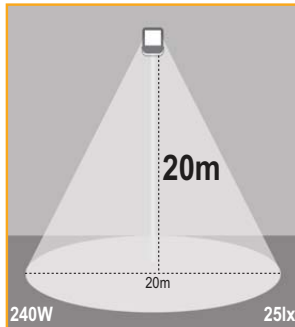

Ria IP66 Symmetric

For The Highest Poles

IP 66 4000K 6500K

Code No	Specifications	Pcs/Pack
107140	180W Symmetric	1
107141	200W Symmetric	1
107130	240W Symmetric	1
109218	300W Symmetric	1