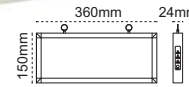

**Double Side Exiled**

fixed label

IP 20

Code No	Specifications	Pcs/Pack
203885	Double Side 3W 3 Hour	10

**Double Side Exiled**

fixed label

IP 20

Code No	Specifications	Pcs/Pack
203890	Double Side 3W 3 Hour	10