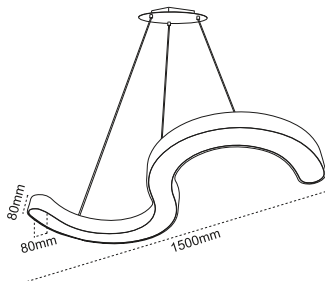

Detra

New Product

Code No	Specifications	Pcs/Pack
109149	100W 600x1200mm RAL 9006	1