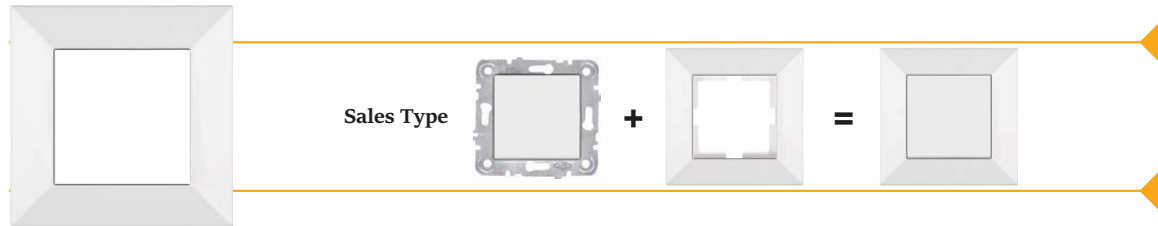

Switches and Sockets Pelsan

Keira Antibacterial Switch and Socket

Code No	Specifications	Pcs/Pack
Switch Group		
205157	Switch	120
205158	Light	120
205159	Door Switch	120
205160	Door Bell	120
205161	Two Gang Switch	120
205162	Vavien	120
205163	Permutator	120
205164	Two Gang Switch Vavien	120
205165	Jalousie Switch	120
205166	Water Heater Switch	120
205167	Triple Switch	120
Socket Group		
205168	Socket	120
205169	Earthed Socket	120
205170	Child Protected Earthed Socket	120
205171	UPS Earthed Socket	120
205172	UPS Child Protected Earthed Socket	120
205173	Covered Earthed Socket	120
205174	Child Protected Covered Earthed Socket	120
205175	UPS Covered Earthed Socket	120
TV/Radio Group		
205176	Tv Socket Transitive	120
205177	Tv Socket Ended	120
205178	Tv Socket Without Resistor	120
205179	Satellite Socket F Connector Transitive	120
205181	Satellite Socket F Connector Ended	120
205182	Tv-Radyo Socket Transitive	120
205183	Tv-Sat Socket Transitive	120
205184	Tv-Sat Socket Ended	120

Code No	Specifications	Pcs/Pack
Communication Group		
205186	Telephone Socket	120
205187	Numeris Telephone Socket (RJ11)	120
205188	Double Numeris (RJ11)	120
205189	Data-Numeris (RJ45CAT5-RJ11)	120
205190	Data Socket (RJ45CAT5)	120
205191	Double Data Socket (RJ45CAT5)	120
205192	Data Without Jack	120
205193	Data Socket (RJ45CAT6)	120
205194	Double Data Socket (RJ45CAT6)	120
205195	Data-Numeris (RJ45CAT6-RJ11)	80
205196	Audio Socket Double	80
205201	Music Broadcast Switch	80
Dimmer Group		
205197	Dimmer 600W	80
205198	Dimmer 1000W	80
205199	Dimmer vavien 600W	80
205200	Dimmer RC 300W	80
Illuminated Switch Group		
205202	Illuminated Switch	120
205203	Illuminated Light	120
205204	Illuminated Two Gang Switch	120
205205	Illuminated Vavien	120
205206	Illuminated Sticker Door Bell	120
205207	Illuminated Dimmer RI600W	80
205208	Illuminated Dimmer RI1000W	80
205209	Illuminated Dimmer Vavien 600W	80
205210	Illuminated Dimmer RC300W White	80
Frames		
310129	Single Frame	200
202291	Double Frame Horizontal-Vertical	200
202303	Triple Frame Horizontal-Vertical	150
202312	Quadruple Frame Horizontal-Vertical	50
202320	Quintet Frame Horizontal-Vertical	50
202327	Six Frame Horizontal-Vertical	50