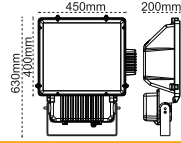

1000W

IP 65 ☺

Code No	Specifications	Pcs/Pack
105256	400W Metal MH	1
105137	1000W Metal, MH/SB	1