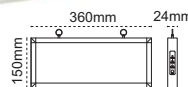

Double Side Exiled

fixed label

IP 20

Code No	Specifications	Pcs/Pack
203888	Double Side 3W 3 Hour	10