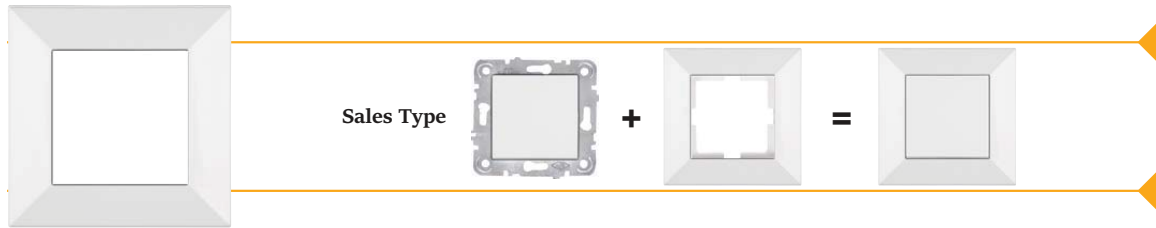

Pelsan Switches and Sockets

Keira White Switch and Socket

Code No	Specifications	Pcs/Pack
Switch Group		
202558	Switch	120
204991	Light	120
204992	Door Switch	120
204993	Door Bell	120
202561	Two Gang Switch	120
204994	Vavien	120
204995	Permutator	120
204996	Two Gang Switch Vavien	120
204997	Jalousie Switch	120
204998	Water Heater Switch	120
204999	Triple Switch	120
Socket Group		
205000	Socket	120
202563	Earthed Socket	120
205001	Child Protected Earthed Socket	120
205002	UPS Earthed Socket	120
205153	UPS Child Protected Earthed Socket	120
205004	Covered Earthed Socket	120
205154	Child Protected Covered Earthed Socket	120
205006	UPS Covered Earthed Socket	120
TV/Radio Group		
205009	Tv Socket Transitive	120
205010	Tv Socket Ended	120
205011	Tv Socket Without Resistor	120
205012	Satellite Socket F Connector Transitive	120
205014	Satellite Socket F Connector Ended	120
205015	Tv-Radyo Socket Transitive	120
205016	Tv-Sat Socket Transitive	120
205007	Tv-Sat Socket Ended	120

Code No	Specifications	Pcs/Pack
Communication Group		
205008	Telephone Socket	120
205017	Numeris Telephone Socket (RJ11)	120
205018	Double Numeris (RJ11)	120
205022	Data-Numeris (RJ45CAT5-RJ11)	120
205020	Data Socket (RJ45CAT5)	120
205021	Double Data Socket (RJ45CAT5)	120
205022	Data Without Jack	120
205023	Data Socket (RJ45CAT6)	120
205024	Double Data Socket (RJ45CAT6)	120
205025	Data-Numeris (RJ45CAT6-RJ11)	80
205026	Audio Socket Double	80
205031	Music Broadcast Switch	80
Dimmer Group		
205027	Dimmer 600W	80
205028	Dimmer 1000W	80
205029	Dimmer vavien 600W	80
205030	Dimmer RC 300W	80
Illuminated Switch Group		
205032	Illuminated Switch	120
205033	Illuminated Light	120
205034	Illuminated Two Gang Switch	120
205035	Illuminated Vavien	120
205036	Illuminated Sticker Door Bell	120
205037	Illuminated Dimmer R1600W	80
205038	Illuminated Dimmer R11000W	80
205039	Illuminated Dimmer Vavien 600W	80
205040	Illuminated Dimmer RC300W White	80
Frames		
310129	Single Frame	200
202286	Double Frame Horizontal-Vertical	200
202298	Triple Frame Horizontal-Vertical	150
202310	Quadruple Frame Horizontal-Vertical	50
202319	Quintet Frame Horizontal-Vertical	50
202326	Six Frame Horizontal-Vertical	50