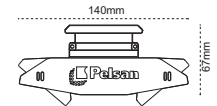

Special Design That Gives Motion to the Light

Multiline LED Linear Luminaires

Mobile system that enables light to be transmitted to the desired direction in stores, supermarkets, offices and stores. It provides directable linear lighting thanks to its modern industrial design.

- Directs the light to the desired spot
- Provides continuous linear light
- 7 steps beam angle light level from 15° to 115°

Multiline LED Linear Luminaires

Provides Continuous Linear Light

Provides uninterrupted light with side covers and connection clips designed for linear connection