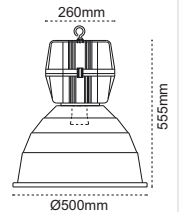

Firat Highbay Luminaires

IP 65/20

Code No	Specifications	Pcs/Pack
104142	Firat 250W E40 MH/SB Poly. Highbay Lum.	4
104149	Firat 400W E40 MH Poly. Highbay Lum.	4
104153	Firat 400W E40 SB Poly. Highbay Lum.	4
311068	Diffuser (482x4mm) + Gasket and Latch	1
311145	400W Highbay Wire Cage	1

Options

Specifications	Pcs/Pack
Busbar Honging set, suitable for Etna, Hima, Karpat, Oriza, Highbay Luminaires	1