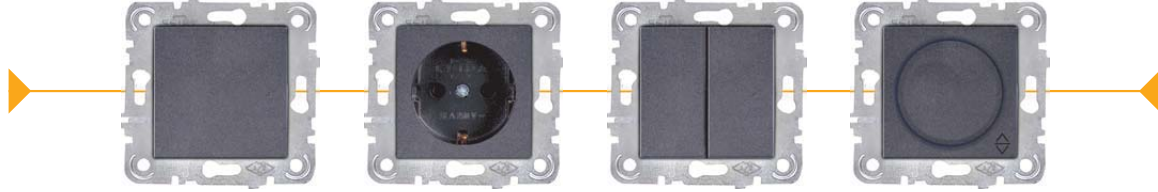

Switches and Sockets

Keira Gray / Glass-Corion

Code No	Specifications	Pcs/Pack
Switch Group		
205041	Switch	120
205042	Light	120
205043	Door Switch	120
205044	Door Bell	120
205045	Two Gang Switch	120
205046	Vavien	120
205047	Permutator	120
205048	Two Gang Switch Vavien	120
205049	Jalousie Switch	120
205050	Water Heater Switch	120
205051	Triple Switch	120
Socket Group		
205052	Socket	120
205053	Earthed Socket	120
205054	Child Protected Earthed Socket	120
205055	UPS Earthed Socket	120
205155	UPS Child Protected Earthed Socket	120
205057	Covered Earthed Socket	120
205058	Child Protected Covered Earthed Socket	120
205059	UPS Covered Earthed Socket	120
TV/Radio Group		
205060	Tv Socket Transitive	120
205061	Tv Socket Ended	120
205062	Tv Socket Without Resistor	120
205063	Satellite Socket F Connector Transitive	120
205065	Satellite Socket F Connector Ended	120
205066	Tv-Radyo Socket Transitive	120
205067	Tv-Sat Socket Transitive	120
205068	Tv-Sat Socket Ended	120
Dimmer Grubu		
205081	Dimmer 600W	80
205082	Dimmer 1000W	80
205085	Dimmer vavien 600W	80
205086	Dimmer RC 300W	80

Code No	Specifications	Pcs/Pack
Communication		
205070	Telephone Socket	120
205071	Numeris Telephone Socket (RJ11)	120
205072	Double Numeris (RJ11)	120
205073	Data-Numeris (RJ45CAT5-RJ11)	120
205074	Data Socket (RJ45CAT5)	120
205075	Double Data Socket (RJ45CAT5)	120
205076	Data Without Jack	120
205077	Data Socket (RJ45CAT6)	120
205078	Double Data Socket (RJ45CAT6)	120
205079	Data-Numeris (RJ45CAT6-RJ11)	80
205080	Audio Socket Double	80
205087	Music Broadcast Switch	80
Illuminated Switch Group		
205088	Illuminated Switch	120
205089	Illuminated Light	120
205090	Illuminated Two Gang Switch	120
205091	Illuminated Vavien	120
205092	Illuminated Sticker Door Bell	120
205093	Illuminated Dimmer R1600W	80
205094	Illuminated Dimmer R11000W	80
205095	Illuminated Dimmer Vavien 600W	80
205096	Illuminated Dimmer RC300W White	80
Frames		
310355	Single White Glass	400
310356	Double White Glass	200
310357	Triple White Glass	150
310358	Single Black	400
310359	Double Black Glass	200
310360	Triple Black Glass	150
310361	Single Grey Corion	400
310362	Double Grey Corion	200
310363	Triple Grey Corion	150
310364	Single Brown Corion	400
310365	Double Brown Corion	200
310366	Triple Brown Corion	150