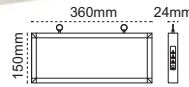

Double Side Exiled

fixed label

IP 20

Code No	Specifications	Pcs/Pack
203885	Double Side 3W 3 Hour	10