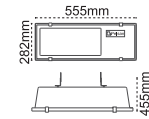

Tünel 250W-400W Aluminium Injection

IP 65 ☺

Code No	Specifications	Pcs/Pack
104327	250W MH/SB E40	1
104329	400W SB E40	1