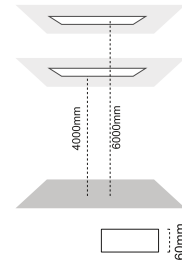

More Energy Saving for Your Offices!

ENEC Certified Driver

130 lm/W Efficacy

Daylight and Motion Sensor

IP 20	● 3000K	● 4000K	● 6500K	
Code No	Specifications			Pcs/Pack
109026	28W	1200mm		1