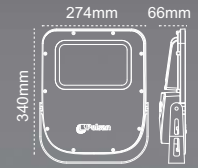

LED Floodlights

Ria MED

250W MH Eşdeğer
Işık Çıktısı

W 50-120W

Upto 150 lm/W Efficacy

IP66 Dust and Waterproof

LM79

LM80

TM21

-30/+50°C
Working Temperature

New Product

+54.000 Hours Lifetime
Power LED Chip

@ Tc:70°C
100.000 Hours Lifetime

Dust and Waterproof
IP66

IK09, Uvreinforced
Diffuser

IK09 Aluminium Injection
Body

IP 66 4000K 6500K

Code No	Specifications	Pcs/Pack
108560	50W	1
108562	80W	1
108564	100W	1
109220	120W	1