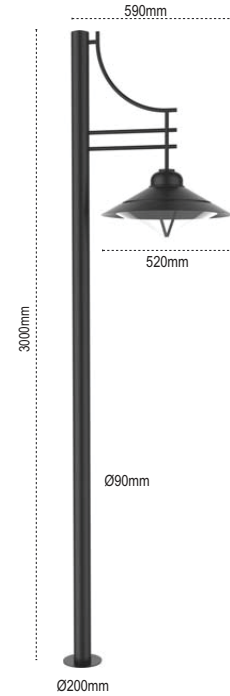

Temi

IP 54 ☺

Code No	Specifications	Pcs/Pack
107519	Tekli E27	1