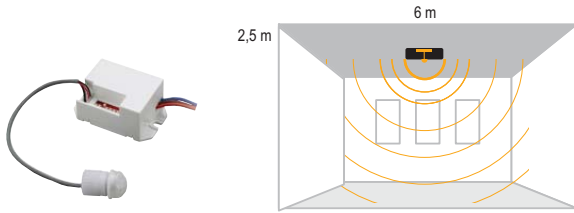

Mini Motion Sensor

Provides a practical solution for sensors that do not fit in the application area.

IP 20

Code No	Specifications	Pcs/Pack
314732	Mini Motion Sensor	100