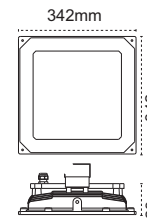

IP 65 4000K 6500K

Code No	Specifications	Pcs/Pack
108589	75W	1
108600	100W	1
106634	125W	1
109221	150W	1