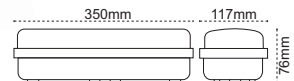

IP 65 ☉ 3000K 4000K 6500K

Code No	Specifications	Pcs/Pack
108390	5W 6500K Surface Mounted	12
315895	Recessed Spring (Double)	1