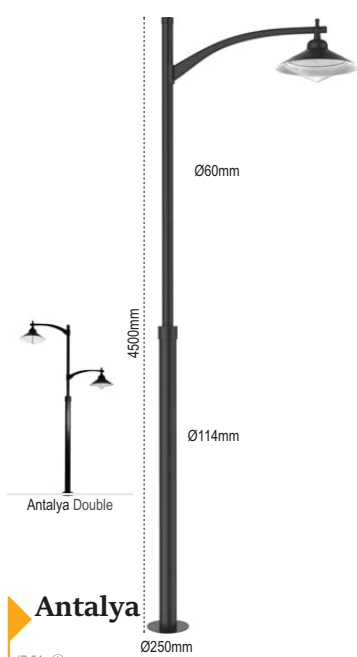

LED Park and Garden Pole Luminaires

Antalya Double

IP 54 ☺

Code No	Specifications	Pcs/Pack
107531	Single Pole E27	1
107532	Double Pole E27	1