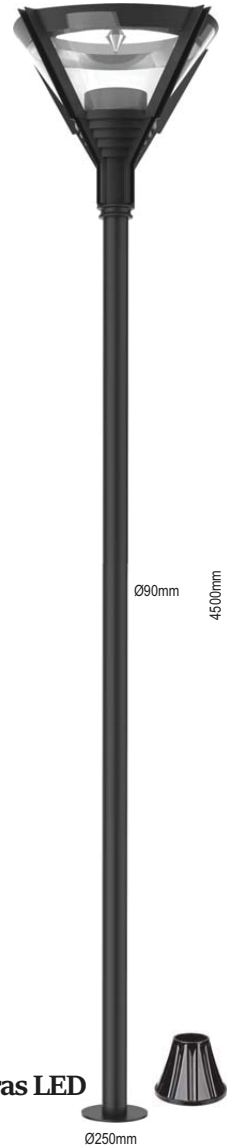

## LED Park and Garden Pole Luminaires

700mm

754mm

710mm