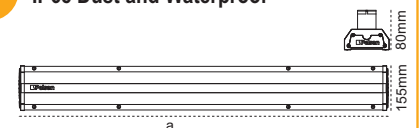

Code No	Specifications	a (mm)	Pcs/Pack
108225	75W	120cm	1
108372	75W Sensor	120cm	1
108373	75W Sensor Kit	120cm	1
108672	100W	120cm	1
108674	125W	150cm	1