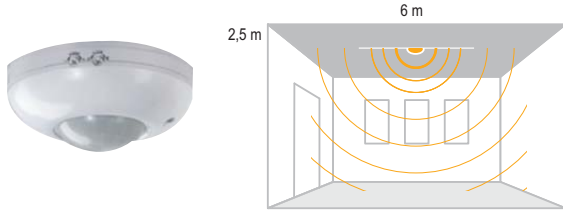

360° Motion Sensor

3 eye sensor technology makes detection in every direction.

IP 20

Code No	Specifications	Pcs/Pack
314720	360 Motion Sensor	50