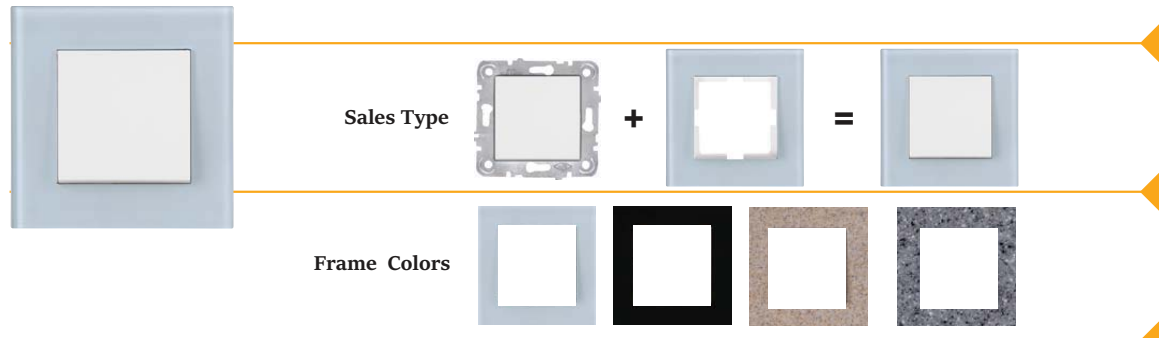

Pelsan Switches and Sockets

Keira White / Glass-Corion

Code No	Specifications	Pcs/Pack
Switch Group		
202558	Switch	120
204991	Light	120
204992	Door Switch	120
204993	Door Bell	120
202561	Two Gang Switch	120
204994	Vavien	120
204995	Permutator	120
204996	Two Gang Switch Vavien	120
204997	Jalousie Switch	120
204998	Water Heater Switch	120
204999	Triple Switch	120
Socket Group		
205000	Socket	120
202563	Earthed Socket	120
205001	Child Protected Earthed Socket	120
205002	UPS Earthed Socket	120
205153	UPS Child Protected Earthed Socket	120
205004	Covered Earthed Socket	120
205154	Child Protected Covered Earthed Socket	120
205006	UPS Covered Earthed Socket	120
TV/Radio Group		
205009	Tv Socket Transitive	120
205010	Tv Socket Ended	120
205011	Tv Socket Without Resistor	120
205012	Satellite Socket F Connector Transitive	120
205014	Satellite Socket F Connector Ended	120
205015	Tv-Radyo Socket Transitive	120
205016	Tv-Sat Socket Transitive	120
205007	Tv-Sat Socket Ended	120
Dimmer Group		
205027	Dimmer 600W	80
205028	Dimmer 1000W	80
205029	Dimmer vavien 600W	80
205030	Dimmer RC 300W	80

Code No	Specifications	Pcs/Pack
Communication		
205008	Telephone Socket	120
205017	Numeris Telephone Socket (RJ11)	120
205018	Double Numeris (RJ11)	120
205022	Data-Numeris (RJ45CAT5-RJ11)	120
205020	Data Socket (RJ45CAT5)	120
205021	Double Data Socket (RJ45CAT5)	120
205022	Data Without Jack	120
205023	Data Socket (RJ45CAT6)	120
205024	Double Data Socket (RJ45CAT6)	120
205025	Data-Numeris (RJ45CAT6-RJ11)	80
205026	Audio Socket Double	80
205031	Music Broadcast Switch	80
Illuminated Switch Group		
205032	Illuminated Switch	120
205033	Illuminated Light	120
205034	Illuminated Two Gang Switch	120
205035	Illuminated Vavien	120
205036	Illuminated Sticker Door Bell	120
205037	Illuminated Dimmer RI600W	80
205038	Illuminated Dimmer RH1000W	80
205039	Illuminated Dimmer Vavien 600W	80
205040	Illuminated Dimmer RC300W White	80
Frames		
310355	Single White Glass	400
310356	Double White Glass	200
310357	Triple White Glass	150
310358	Single Black	400
310359	Double Black Glass	200
310360	Triple Black Glass	150
310361	Single Grey Corion	400
310362	Double Grey Corion	200
310363	Triple Grey Corion	150
310364	Single Brown Corion	400
310365	Duble Brown Corion	200
310366	Triple Brown Corion	150