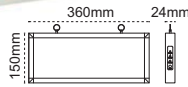

On Side Exiled

fixed label

IP 20

Code No	Specifications	Pcs/Pack
203891	On Side 3W 3 Hour	10