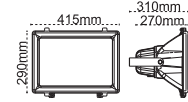

IP 65 ☺

Code No	Specifications	Pcs/Pack
105161	250W MH/SB HPI-T	1
105173	400W SB SON-T	2
105166	400W MH HPI-T	2