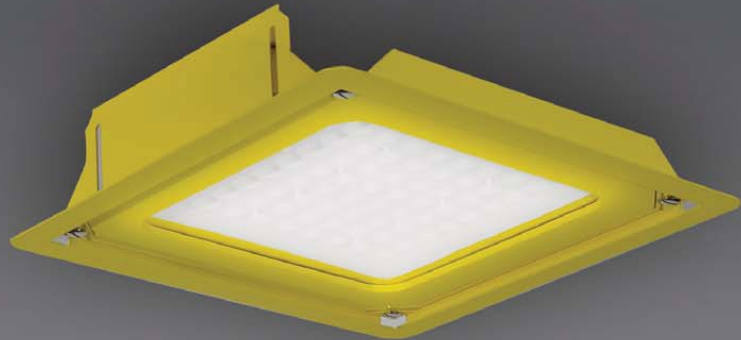

ATEX Certified

- **Gas Explosion Proof: Zone 2**
  II 3G Ex nR IIC T5 Gc
- **Dust Explosion Proof : Zone 22**
  II 3D Ex tc IIIC (T95 C) Dc
- **Standards**
  EN 60079-0: 2012, EN 60079-15: 2010,
  EN 60079-31:2009
- **Certificate No**
  IEP 16 ATEX 0468
- **Zone Class**
  Zone 2
  Zone 22

Ex-Proof Luminaires can be safely used in potentially explosive environments where hazardous gas and dust are present.

Pelsan Ex-Proof Luminaires can be used safely in Chemical , paint and Coating Facilities, Petroleum Storage Facilities, Oilfilling and Discharging Facilities, Ports and Shipyards, Power Plants & Industrial Plants, Fueling Stations.