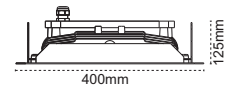

IP 66 ● 4000K ● 6500K

Code No	Specifications	Pcs/Pack
106578	Piroliz Ex 50W	1
106579	Piroliz Ex 75W	1
106580	Piroliz Ex 100W	1
106581	Piroliz Ex 125W	1
106582	Piroliz Ex 150W	1