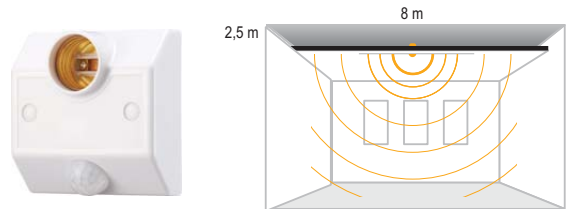

Motion Sensor With Lampholder

New Product

Zaman ve Lux ayarlamaları özelliği ile sıva üstü uygulamalar için ideal çözüm

IP 20

Code No	Specifications	Pcs/Pack
109227	E27 Duyulu Sensör	50