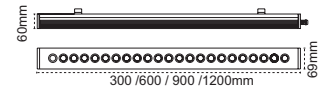

Color Options