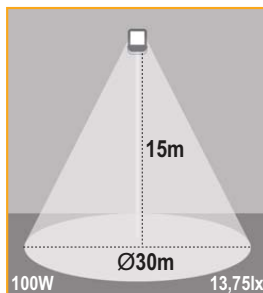

LM79

LM80

TM21

-30/+50°C
Working Temperature

New Product

+54.000 Hours Lifetime
Power LED Chip

@ Tc:70°C
100.000 Hours Lifetime

Dust and Waterproof
IP66

IK09, Uvreinforced
Diffuser

IK09 Aluminium Injection
Body