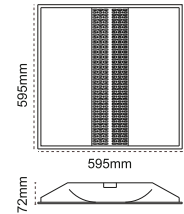

Aesthetic Design

Provides an aesthetic appearance with its decorative design and minimal outline.

IP 20 ● 3000K ● 4000K ● 6500K

Code No	Specifications	Pcs/Pack
108408	42W 60x60 R.M.	4