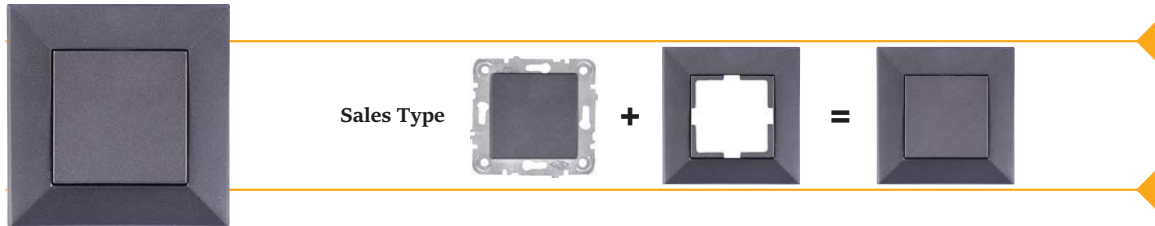

Pelsan Switches and Sockets

Keira Gray Switch and Socket

Code No	Specifications	Pcs/Pack
Switch Group		
205041	Switch	120
205042	Light	120
205043	Door Switch	120
205044	Door Bell	120
205045	Two Gang Switch	120
205046	Vavien	120
205047	Permutator	120
205048	Two Gang Switch Vavien	120
205049	Jalousie Switch	120
205050	Water Heater Switch	120
205051	Triple Switch	120
Socket Group		
205052	Socket	120
205053	Earthed Socket	120
205054	Child Protected Earthed Socket	120
205055	UPS Earthed Socket	120
205155	UPS Child Protected Earthed Socket	120
205057	Covered Earthed Socket	120
205058	Child Protected Covered Earthed Socket	120
205059	UPS Covered Earthed Socket	120
TV/Radio Group		
205060	Tv Socket Transitive	120
205061	Tv Socket Ended	120
205062	Tv Socket Without Resistor	120
205063	Satellite Socket F Connector Transitive	120
205065	Satellite Socket F Connector Ended	120
205066	Tv-Radyo Socket Transitive	120
205067	Tv-Sat Socket Transitive	120
205068	Tv-Sat Socket Ended	120

Code No	Specifications	Pcs/Pack
Communication Group		
205070	Telephone Socket	120
205071	Numeris Telephone Socket (RJ11)	120
205072	Double Numeris (RJ11)	120
205073	Data-Numeris (RJ45CAT5-RJ11)	120
205074	Data Socket (RJ45CAT5)	120
205075	Double Data Socket (RJ45CAT5)	120
205076	Data Without Jack	120
205077	Data Socket (RJ45CAT6)	120
205078	Double Data Socket (RJ45CAT6)	120
205079	Data-Numeris (RJ45CAT6-RJ11)	80
205080	Audio Socket Double	80
205087	Music Broadcast Switch	80
Dimmer Group		
205081	Dimmer 600W	80
205082	Dimmer 1000W	80
205085	Dimmer vavien 600W	80
205086	Dimmer RC 300W	80
Illuminated Switch Group		
205088	Illuminated Switch	120
205089	Illuminated Light	120
205090	Illuminated Two Gang Switch	120
205091	Illuminated Vavien	120
205092	Illuminated Sticker Door Bell	120
205093	Illuminated Dimmer R1600W	80
205094	Illuminated Dimmer R11000W	80
205095	Illuminated Dimmer Vavien 600W	80
205096	Illuminated Dimmer RC300W White	80
Frames		
202285	Single Frame	200
202296	Double Frame Horizontal-Vertical	200
202308	Triple Frame Horizontal-Vertical	150
202317	Quadruple Frame Horizontal-Vertical	50
202325	Quintet Frame Horizontal-Vertical	50
202332	Six Frame Horizontal-Vertical	50