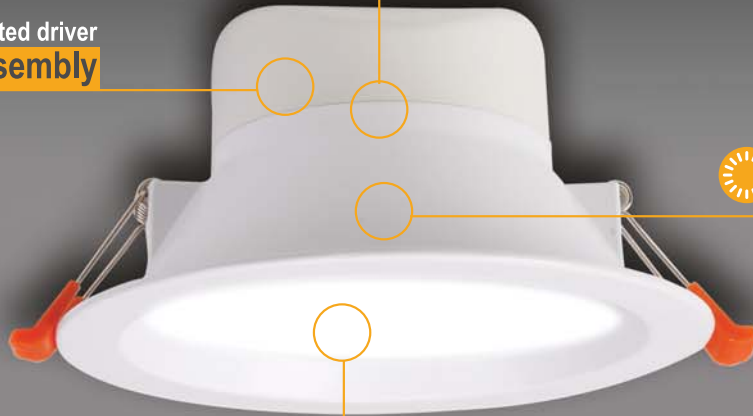

# Pelsan Recessed Mounted Backlight LED Downlight Luminaires

Rita

With Integrated driver  
**Easy Assembly**

**Body Type**  
Aluminium + Polymer Injection

**High Lumen Output**

**Anti-Glare Diffuser**

**Backlight Downlight  
With Affarolable**