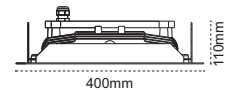

### Piroliz Waterproof

IP65 LED Canopy Luminaire

IP 65 ● 4000K ● 6500K

Code No	Specifications	Pcs/Pack
106583	75W	1
106584	100W	1
106585	125W	1