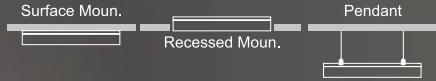

Mounting Type

RAL 9005

RAL 9006

RAL 9016