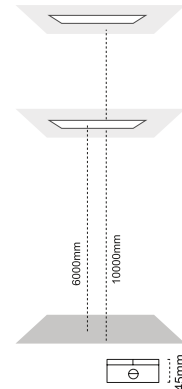

More Energy Saving for High Ceilings!

ENEC Certified Driver

Up to 125 lm/W Efficacy

Daylight and Motion Sensor

IP 40	● 3000K	● 4000K	● 6500K	
Code No	Specifications			Pcs/Pack
109011	60W	1500mm		1