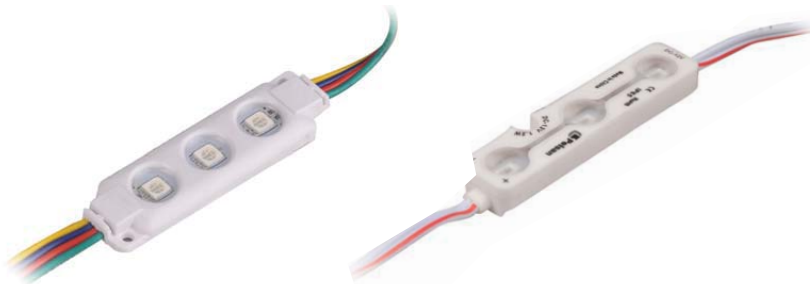

3 LED Module

- Easy installation with 3M tape
- 6 different color option
- Rated voltage 12V DC
- IP65
- 7M Module
- Metresi 8,40W (One Color / Meter)
- Metresi 5,40W (RGB/ Meter)

IP 65

Code No	Specifications	Pcs/Pack
203730	1,2W/ad. 12V White 100 Module	2000
203731	1,2W/ad. 12V Warm White 100 Module	2000
203733	1,2W/ad. 12V Red 100 Module	2000

Code No	Specifications	Pcs/Pack
203734	1,2W/ad. 12V Yellow 100 Module	2000
203732	1,2W/ad. 12V Amber 100 Module	2000
203729	0,72W/ad. 12V RGB 100 Module	2000