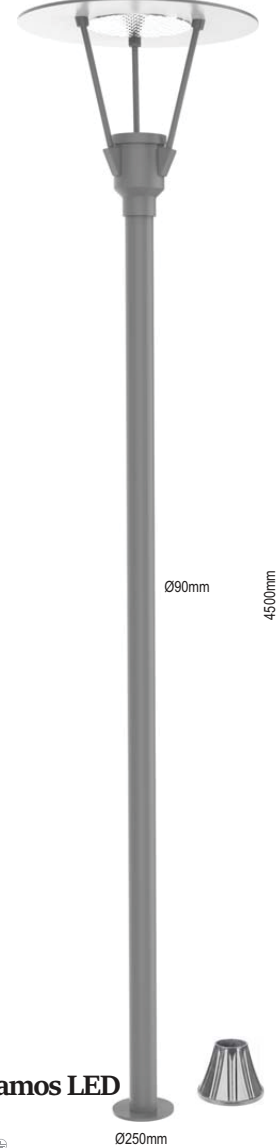

## LED Park and Garden Pole Luminaires

700mm

754mm

710mm