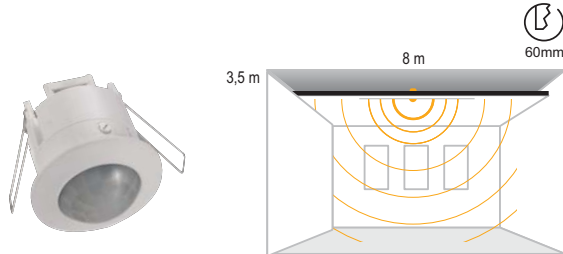

Recessed Ceiling Sensor

It provides easy installation for plasterboard ceilings with adjustable time, lux and distance features.

IP 20

Code No	Specifications	Pcs/Pack
314726	Recessed Ceiling Sensor	50