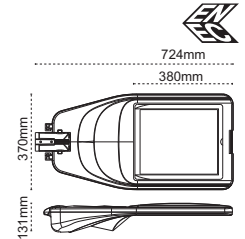

Rio IP66

240-300W

IP 66 4000K 6500K

Code No	Specifications	Pcs/Pack
109194	240W	1
109196	270W	1
109198	300W	1