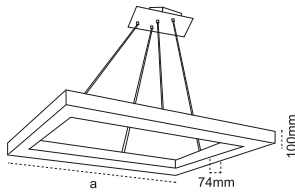

Architectural Luminaires Pelsan