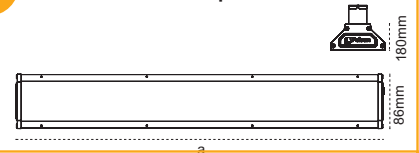

#### Busbar Application

IP 65  4000K  6500K

Code No	Specifications	a (mm)	Pcs/Pack
108526	80W <b>Narrow Beam Angle</b>	120cm	1
108524	100W <b>Narrow Beam Angle</b>	120cm	1
108532	125W <b>Narrow Beam Angle</b>	150cm	1
108534	140W <b>Narrow Beam Angle</b>	150cm	1
108688	200W <b>Narrow Beam Angle</b>	150cm	1
108527	80W <b>Wide Beam Angle</b>	120cm	1
108525	100W <b>Wide Beam Angle</b>	120cm	1
108533	125W <b>Wide Beam Angle</b>	150cm	1
108535	140W <b>Wide Beam Angle</b>	150cm	1
108690	200W <b>Wide Beam Angle</b>	150cm	1