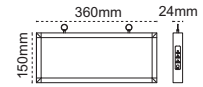

Exiled Exit
With Label Option

With Label Option

IP 20

Code No	Specifications	Pcs/Pack
200379	One Side Exiled	10
200205	Double Side Exiled	10