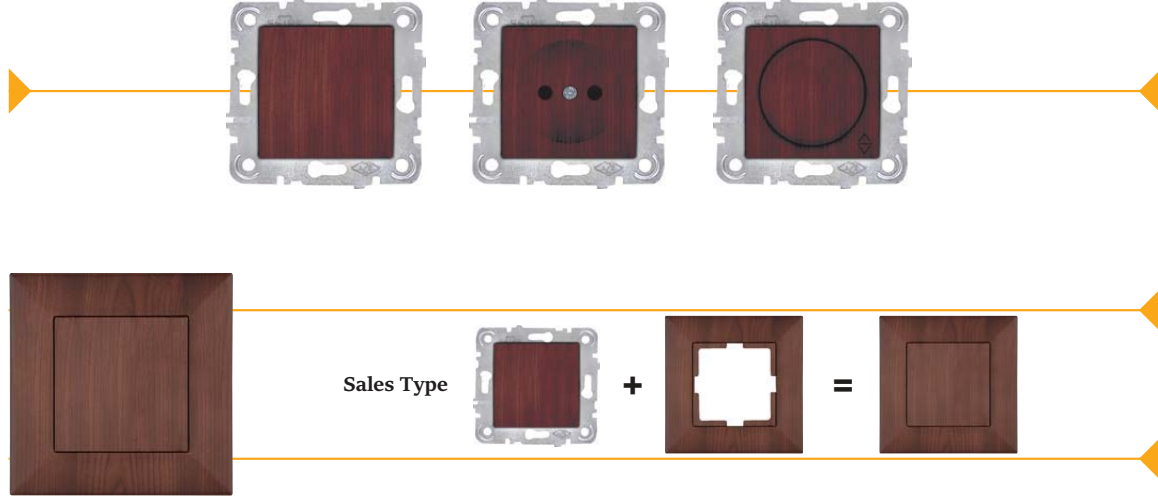

Switches and Sockets

Keira Cherry Switch and Socket

Code No	Specifications	Pcs/Pack
Switch Group		
205097	Switch	120
205098	Light	120
205099	Door Switch	120
205100	Door Bell	120
205101	Two Gang Switch	120
205102	Vavien	120
205103	Permutator	120
205104	Two Gang Switch Vavien	120
205105	Jalousie Switch	120
205106	Water Heater Switch	120
205107	Triple Switch	120
Socket Group		
205108	Socket	120
205109	Earthed Socket	120
205110	Child Protected Earthed Socket	120
205111	UPS Earthed Socket	120
205112	UPS Child Protected Earthed Socket	120
205113	Covered Earthed Socket	120
205156	Child Protected Covered Earthed Socket	120
205115	UPS Covered Earthed Socket	120
TV/Radio Group		
205116	Tv Socket Transitive	120
205118	Tv Socket Ended	120
205119	Tv Socket Without Resistor	120
205120	Satellite Socket F Connector Transitive	120
205122	Satellite Socket F Connector Ended	120
205123	Tv-Radyo Socket Transitive	120
205124	Tv-Sat Socket Transitive	120
205125	Tv-Sat Socket Ended	120

Code No	Specifications	Pcs/Pack
Communication		
205126	Telephone Socket	120
205127	Numeris Telephone Socket (RJ11)	120
205128	Double Numeris (RJ11)	120
205129	Data-Numeris (RJ45CAT5-RJ11)	120
205130	Data Socket (RJ45CAT5)	120
205131	Double Data Socket (RJ45CAT5)	120
205132	Data Without Jack	120
205133	Data Socket (RJ45CAT6)	120
205134	Double Data Socket (RJ45CAT6)	120
205135	Data-Numeris (RJ45CAT6-RJ11)	80
205136	Audio Socket Double	80
205141	Music Broadcast Switch	80
Dimmer Group		
205137	Dimmer 600W	80
205138	Dimmer 1000W	80
205139	Dimmer vavien 600W	80
205140	Dimmer RC 300W	80
Illuminated Switch Group		
205142	Illuminated Switch	120
205143	Illuminated Light	120
205144	Illuminated Two Gang Switch	120
205145	Illuminated Vavien	120
205146	Illuminated Sticker Door Bell	120
205147	Illuminated Dimmer RI600W	80
205148	Illuminated Dimmer RI1000W	80
205149	Illuminated Dimmer Vavien 600W	80
205150	Illuminated Dimmer RC300W White	80
Frames		
202283	Single Frame	200
202294	Double Frame Horizontal-Vertical	200
202306	Triple Frame Horizontal-Vertical	150
202315	Quadruple Frame Horizontal-Vertical	50
202323	Quintet Frame Horizontal-Vertical	50
202330	Six Frame Horizontal-Vertical	50