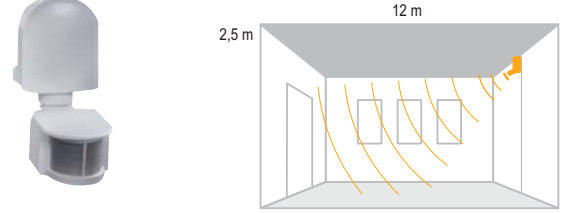

180° Motion Sensor

IP 20

Code No	Specifications	Pcs/Pack
314717	180 Motion Sensor	50