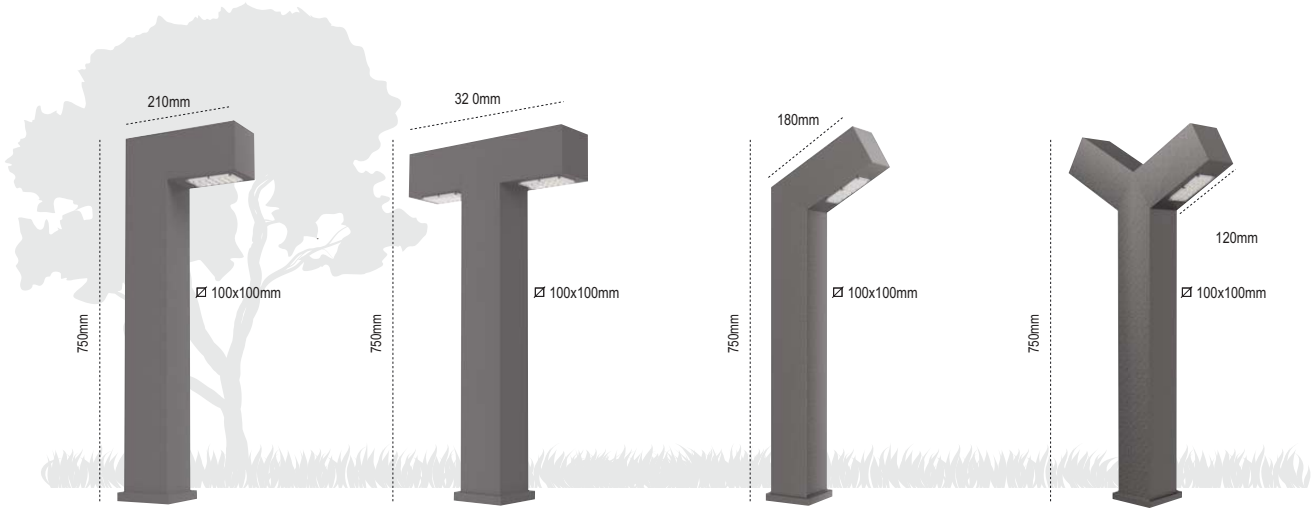

Pelsan **New** **LED Grass Luminaires**

Alcatra

IP 65 ☉ 3000K 4000K 6500K

Code No	Specifications	Pcs/Pack
108856	18W	1

Dominik

IP 65 ☉ 3000K 4000K 6500K

Code No	Specifications	Pcs/Pack
108866	2x18W	1

Tahiti

IP 65 ☉ 3000K 4000K 6500K

Code No	Specifications	Pcs/Pack
108868	18W	1

Mikanos

IP 65 ☉ 3000K 4000K 6500K

Code No	Specifications	Pcs/Pack
108869	2x18W	1