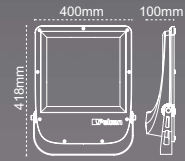

Pelsan LED Floodlights

Ria LED

More Savings with Automatic Night Mode!

- 130lm/W Efficacy
- Symmetric / Asymmetric Light Distribution
- Wide Power Option Between 100W and 300W
- IK10 Aluminium Injection Body
- IP66 Dust and Waterproof
- -35/+50C Working Temperature

- **LM79**
- **LM80**
- **TM21**

Ria IP66 Symmetric

For The Highest Poles

IP 66 4000K 6500K

Code No	Specifications	Pcs/Pack
107140	180W Symmetric	1
107141	200W Symmetric	1
107130	240W Symmetric	1
109218	300W Symmetric	1

Ria IP66 Asymmetric

For Facade Lighting

IP 66 4000K 6500K

Code No	Specifications	Pcs/Pack
107137	180W Asymmetric	1
107138	200W Asymmetric	1
107127	240W Asymmetric	1

Ria IP66 Symmetric

For Wide Areas...

★ Night Mode Option

IP 66 4000K 6500K

Code No	Specifications	Pcs/Pack
109209	100W Symmetric	1
109210	125W Symmetric	1
109211	150W Symmetric	1