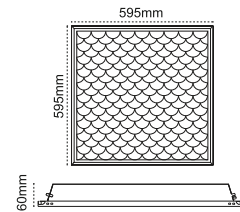

## Different Coronas at Different Angles!

Anti-glare special diffuser

Efficiency over 100 lm/W

DALI, 1-10V DIM and emergency lighting kit options

Clip-in ceiling option

ENEC Certificated driver

IP 40 ● 3000K ● 4000K ● 6500K