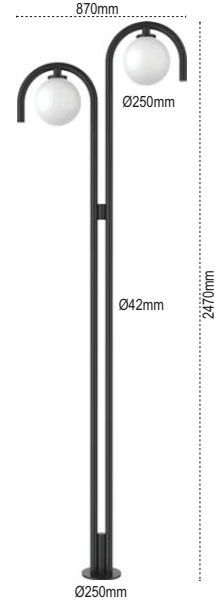

## LED Park and Garden Pole Luminaires

Antalya Double

IP 54 ☺

Code No	Specifications	Pcs/Pack
107531	Single Pole E27	1
107532	Double Pole E27	1

Ruso Double

IP 54 ☺

Code No	Specifications	Pcs/Pack
107461	Ruso Single Casting Base Pole E27	1
107463	Ruso Double Casting Base Pole E27	1