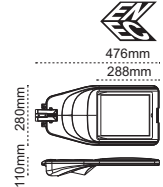

Rio IP66

45-150W

IP 66 4000K 6500K

Code No	Specifications	Pcs/Pack
109212	45W	1
109214	65W	1
109169	80W	1
109171	100W	1
109173	125W	1
109175	150W	1