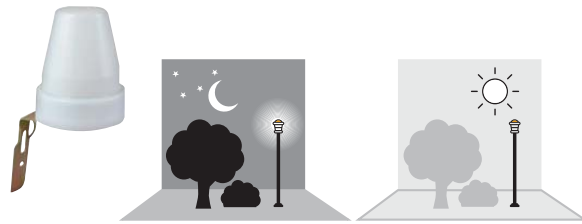

### Photocell

It makes sensitive light and dark perception for outdoors.

IP 54

Code No	Specifications	Pcs/Pack
314738	Photocell	100