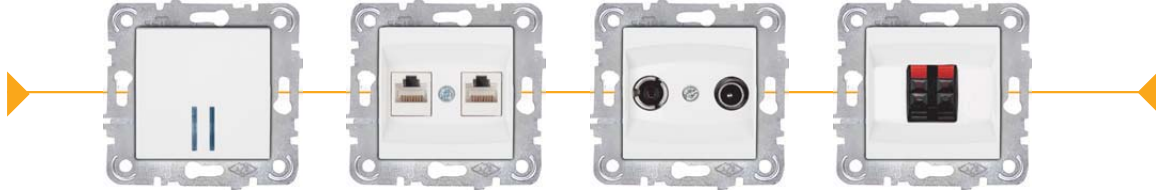

Pelsan Switches and Sockets

Keira White Switch and Socket

Code No	Specifications	Pcs/Pack
Switch Group		
202558	Switch	120
204991	Light	120
204992	Door Switch	120
204993	Door Bell	120
202561	Two Gang Switch	120
204994	Vavien	120
204995	Permutator	120
204996	Two Gang Switch Vavien	120
204997	Jalousie Switch	120
204998	Water Heater Switch	120
204999	Triple Switch	120
Socket Group		
205000	Socket	120
202563	Earthed Socket	120
205001	Child Protected Earthed Socket	120
205002	UPS Earthed Socket	120
205153	UPS Child Protected Earthed Socket	120
205004	Covered Earthed Socket	120
205154	Child Protected Covered Earthed Socket	120
205006	UPS Covered Earthed Socket	120
TV/Radio Group		
205009	Tv Socket Transitive	120
205010	Tv Socket Ended	120
205011	Tv Socket Without Resistor	120
205012	Satellite Socket F Connector Transitive	120
205014	Satellite Socket F Connector Ended	120
205015	Tv-Radyo Socket Transitive	120
205016	Tv-Sat Socket Transitive	120
205007	Tv-Sat Socket Ended	120

Code No	Specifications	Pcs/Pack
Communication Group		
205008	Telephone Socket	120
205017	Numeris Telephone Socket (RJ11)	120
205018	Double Numeris (RJ11)	120
205022	Data-Numeris (RJ45CAT5-RJ11)	120
205020	Data Socket (RJ45CAT5)	120
205021	Double Data Socket (RJ45CAT5)	120
205022	Data Without Jack	120
205023	Data Socket (RJ45CAT6)	120
205024	Double Data Socket (RJ45CAT6)	120
205025	Data-Numeris (RJ45CAT6-RJ11)	80
205026	Audio Socket Double	80
205031	Music Broadcast Switch	80
Dimmer Group		
205027	Dimmer 600W	80
205028	Dimmer 1000W	80
205029	Dimmer vavien 600W	80
205030	Dimmer RC 300W	80
Illuminated Switch Group		
205032	Illuminated Switch	120
205033	Illuminated Light	120
205034	Illuminated Two Gang Switch	120
205035	Illuminated Vavien	120
205036	Illuminated Sticker Door Bell	120
205037	Illuminated Dimmer R1600W	80
205038	Illuminated Dimmer R11000W	80
205039	Illuminated Dimmer Vavien 600W	80
205040	Illuminated Dimmer RC300W White	80
Frames		
310129	Single Frame	200
202286	Double Frame Horizontal-Vertical	200
202298	Triple Frame Horizontal-Vertical	150
202310	Quadruple Frame Horizontal-Vertical	50
202319	Quintet Frame Horizontal-Vertical	50
202326	Six Frame Horizontal-Vertical	50