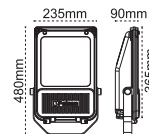

Elit Semiad 70W-150W Asymmetric Fiberglass

IP 65 ☺

Code No	Specifications	Pcs/Pack
104308	70W MH/SB MHN-TD	4
104311	150W MH/SB MHN-TD	4