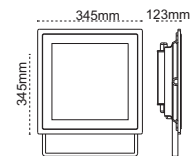

Nairo

IP 65 4000K 6500K

Code No	Specifications	Pcs/Pack
106504	75W 6500K	1
106505	100W 6500K	1
106518	125W 6500K	1