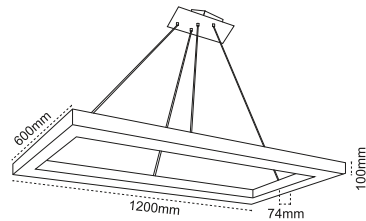

Architectural Luminaires Pelsan