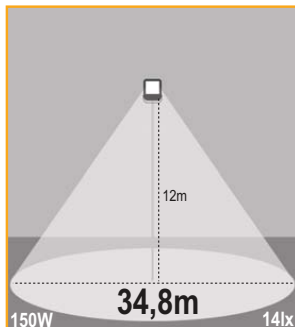

Ria IP66 Symmetric

For Wide Areas...

★ Night Mode Option

IP 66 4000K 6500K

Code No	Specifications	Pcs/Pack
109209	100W Symmetric	1
109210	125W Symmetric	1
109211	150W Symmetric	1