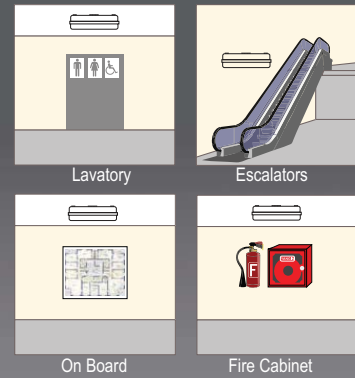

Emergency Lighting Luminaires