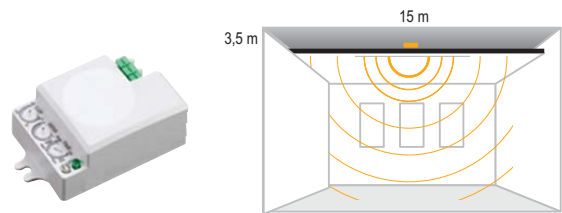

Microwave Sensor

Sensitive detection behind drywalls and glass.

IP 20

Code No	Specifications	Pcs/Pack
314725	Microwave Sensor	100