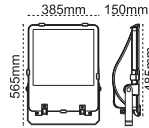

Elit Pesato 250W-400W Asymmetric Injection

IP 65 ☺

Code No	Specifications	Pcs/Pack
105187	250W MH/SB HPI-T	1
105190	400W MH HPI-T	1
105196	400W SB SON-T	1