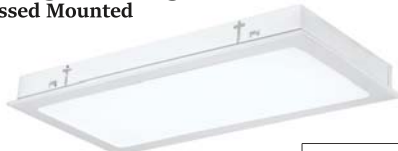

Isolated 30x60 & 30x120 Recessed Mounted

IP 40 3000K 4000K 6500K

Code No	Specifications	ENEC	Pcs/Pack
108950	33W 30x120 S.A.	ENEC	4
108951	84W 60x120 S.A.	ENEC	2