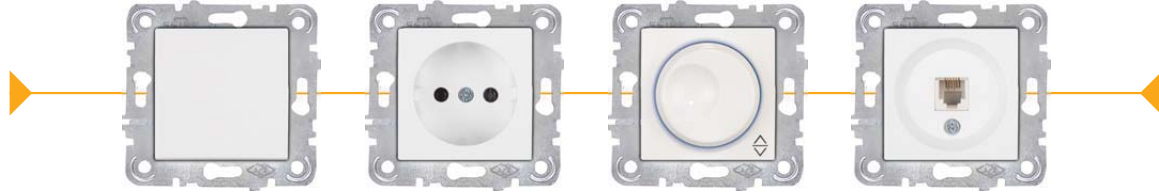

Pelsan Switches and Sockets

Keira White / Glass-Corion

Code No	Specifications	Pcs/Pack
Switch Group		
202558	Switch	120
204991	Light	120
204992	Door Switch	120
204993	Door Bell	120
202561	Two Gang Switch	120
204994	Vavien	120
204995	Permutator	120
204996	Two Gang Switch Vavien	120
204997	Jalousie Switch	120
204998	Water Heater Switch	120
204999	Triple Switch	120
Socket Group		
205000	Socket	120
202563	Earthed Socket	120
205001	Child Protected Earthed Socket	120
205002	UPS Earthed Socket	120
205153	UPS Child Protected Earthed Socket	120
205004	Covered Earthed Socket	120
205154	Child Protected Covered Earthed Socket	120
205006	UPS Covered Earthed Socket	120
TV/Radio Group		
205009	Tv Socket Transitive	120
205010	Tv Socket Ended	120
205011	Tv Socket Without Resistor	120
205012	Satellite Socket F Connector Transitive	120
205014	Satellite Socket F Connector Ended	120
205015	Tv-Radyo Socket Transitive	120
205016	Tv-Sat Socket Transitive	120
205007	Tv-Sat Socket Ended	120
Dimmer Group		
205027	Dimmer 600W	80
205028	Dimmer 1000W	80
205029	Dimmer vavien 600W	80
205030	Dimmer RC 300W	80

Code No	Specifications	Pcs/Pack
Communication		
205008	Telephone Socket	120
205017	Numeris Telephone Socket (RJ11)	120
205018	Double Numeris (RJ11)	120
205022	Data-Numeris (RJ45CAT5-RJ11)	120
205020	Data Socket (RJ45CAT5)	120
205021	Double Data Socket (RJ45CAT5)	120
205022	Data Without Jack	120
205023	Data Socket (RJ45CAT6)	120
205024	Double Data Socket (RJ45CAT6)	120
205025	Data-Numeris (RJ45CAT6-RJ11)	80
205026	Audio Socket Double	80
205031	Music Broadcast Switch	80
Illuminated Switch Group		
205032	Illuminated Switch	120
205033	Illuminated Light	120
205034	Illuminated Two Gang Switch	120
205035	Illuminated Vavien	120
205036	Illuminated Sticker Door Bell	120
205037	Illuminated Dimmer RI600W	80
205038	Illuminated Dimmer RH1000W	80
205039	Illuminated Dimmer Vavien 600W	80
205040	Illuminated Dimmer RC300W White	80
Frames		
310355	Single White Glass	400
310356	Double White Glass	200
310357	Triple White Glass	150
310358	Single Black	400
310359	Double Black Glass	200
310360	Triple Black Glass	150
310361	Single Grey Corion	400
310362	Double Grey Corion	200
310363	Triple Grey Corion	150
310364	Single Brown Corion	400
310365	Duble Brown Corion	200
310366	Triple Brown Corion	150