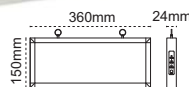

**Double Side Exiled**

fixed label

IP 20

Code No	Specifications	Pcs/Pack
203888	Double Side 3W 3 Hour	10

**Double Side Exiled**

fixed label

IP 20

Code No	Specifications	Pcs/Pack
203889	Double Side 3W 3 Hour	10