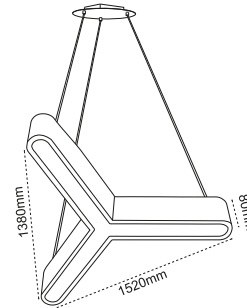

Detra

New Product

Code No	Specifications	Pcs/Pack
109149	100W 600x1200mm RAL 9006	1