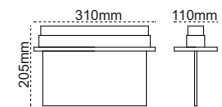

Charge Indicator

Different Label Option

Long Life Ni-Cd Battery

IP 40 ☉

Code No	Specifications	Pcs/Pack
201064	Recessed Mounted One Side 3W	1
201110	Recessed Mounted Double Side 3W	1
200944	One Side Exit 3W White Bracket	1
201013	Double Side Exit 3W With Bracket	1
201136	One Side Pendant 3W	1
201165	Double Side Pendant 3W	1