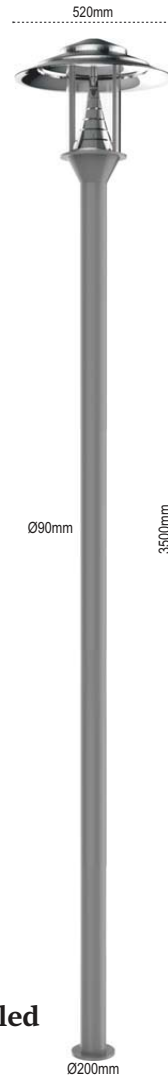

Eevald

IP 54

Ø200mm

● 3000K
● 4000K
● 6500K

Code No	Specifications	Pcs/Pack
108610	40W LED	1
107520	E27	1