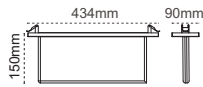

R.M Exiled Exit
With Label Option

With Label Option

IP 20

Code No	Specifications	Pcs/Pack
200511	Recessed Mounted One Side Exiled	10
200545	Recessed Mounted Double Side Exiled	10