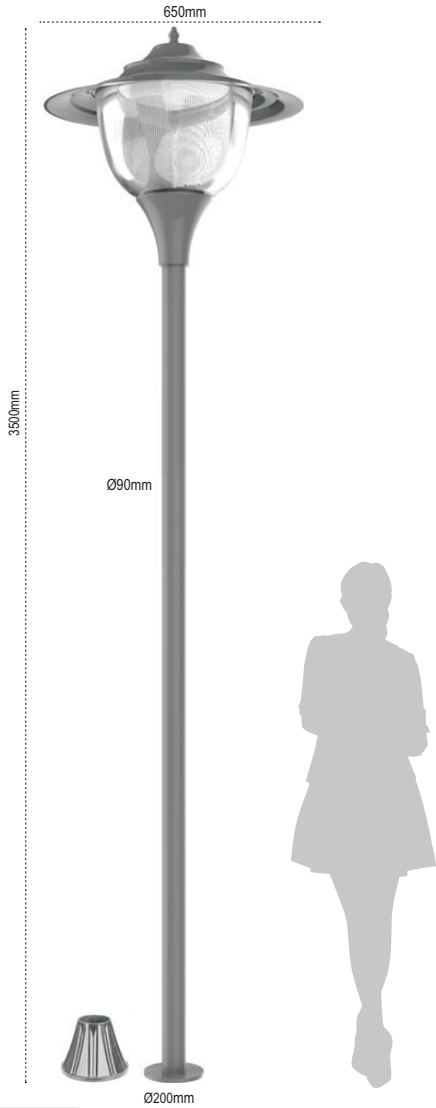

## Mesaled

60W

5260 lm

Aluminium Body

Anti - Glare Specol Diffuser