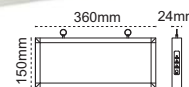

Double Side Exiled

fixed label

IP 20

Code No	Specifications	Pcs/Pack
203887	Double Side 3W 3 Hour	10