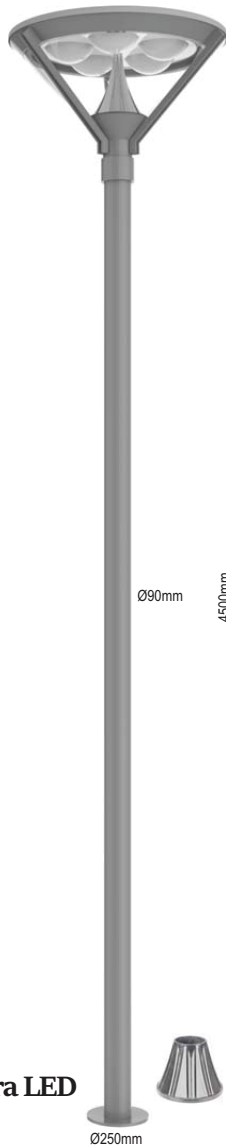

## LED Park and Garden Pole Luminaires

700mm

754mm

710mm