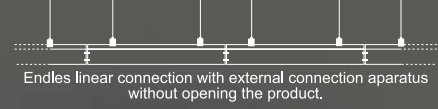

Endless Linear Connection